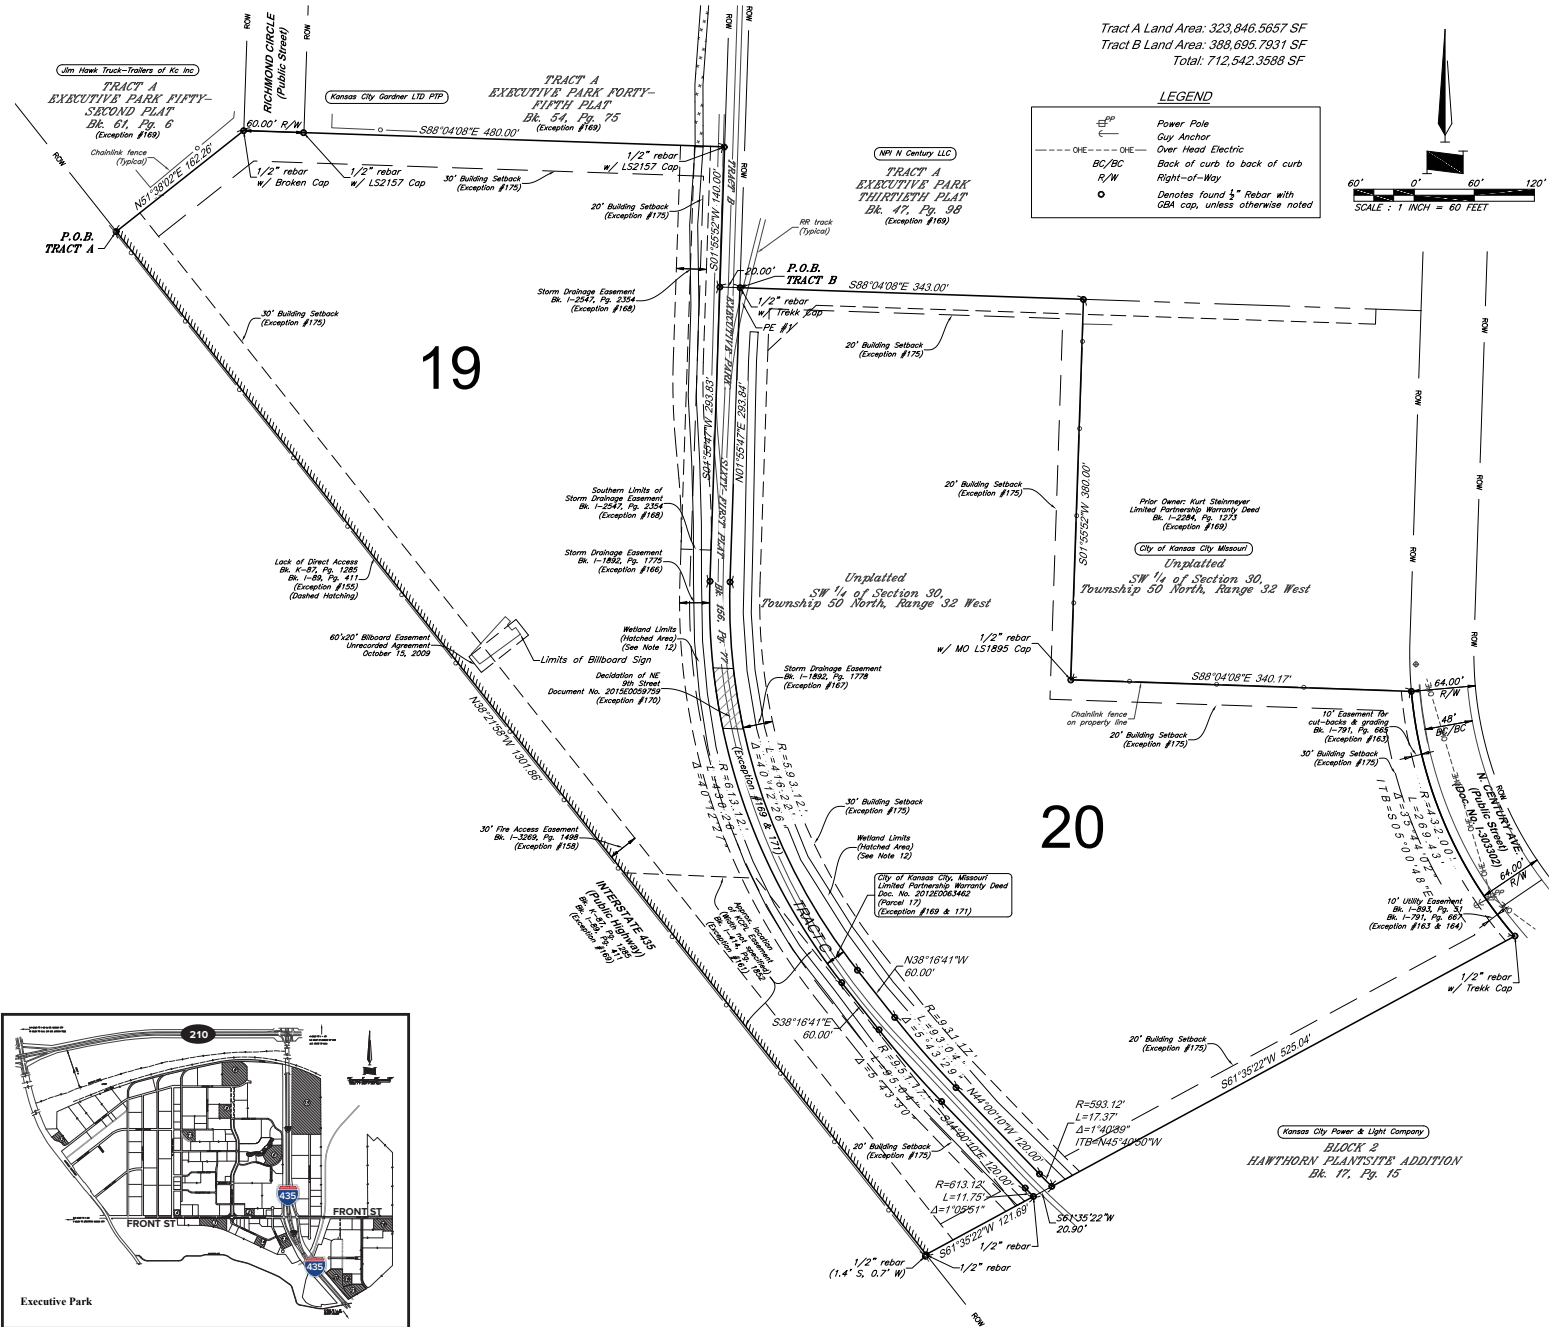

YOUR SINGLE SOURCE SOLUTION

AVAILABLE SITE #20
388,695 SQ FT ± (8.92 ACRES)

LEASING CONTACT

Prescott Dean
 prescott@mdcks.com
 913-428-4130