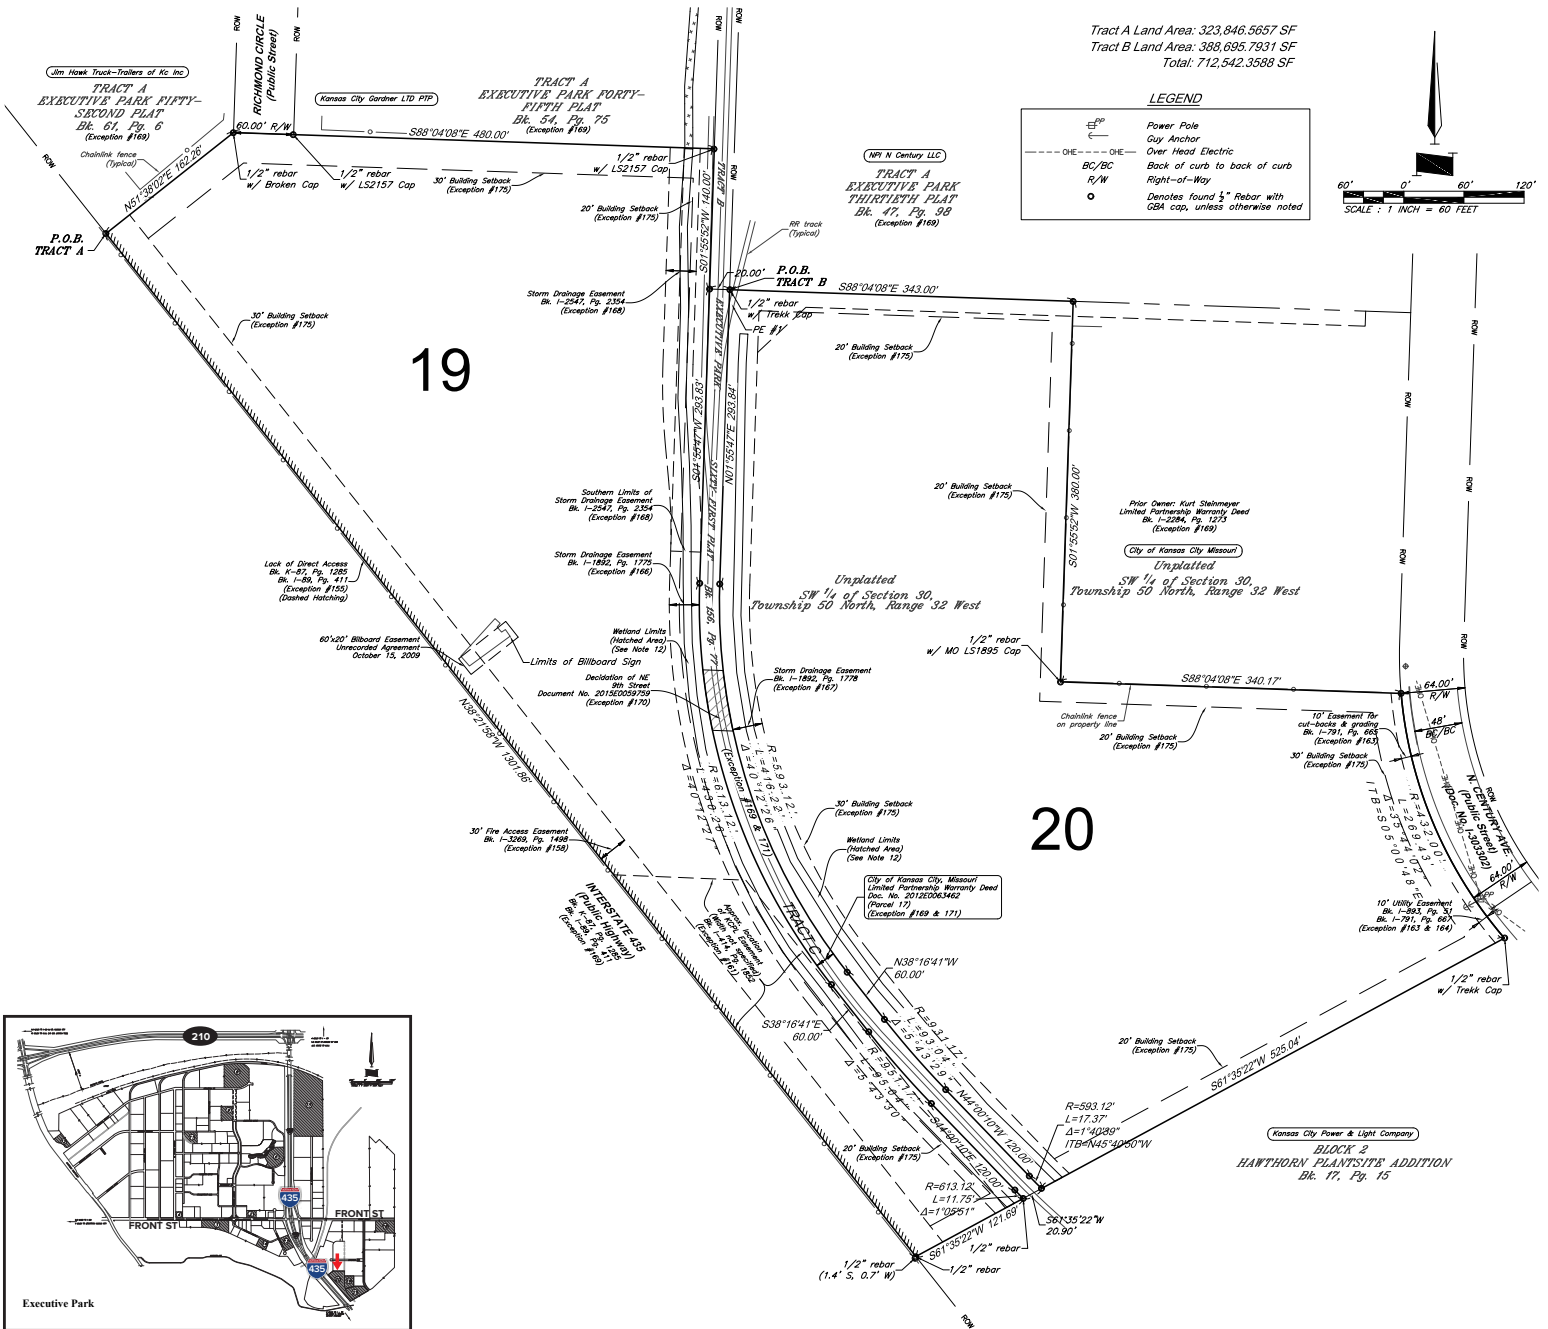

YOUR SINGLE SOURCE SOLUTION

AVAILABLE SITE #19
323,846 SQ FT ± (7.43 ACRES)

LEASING CONTACT

Prescott Dean
prescott@mdcks.com
913-428-4130