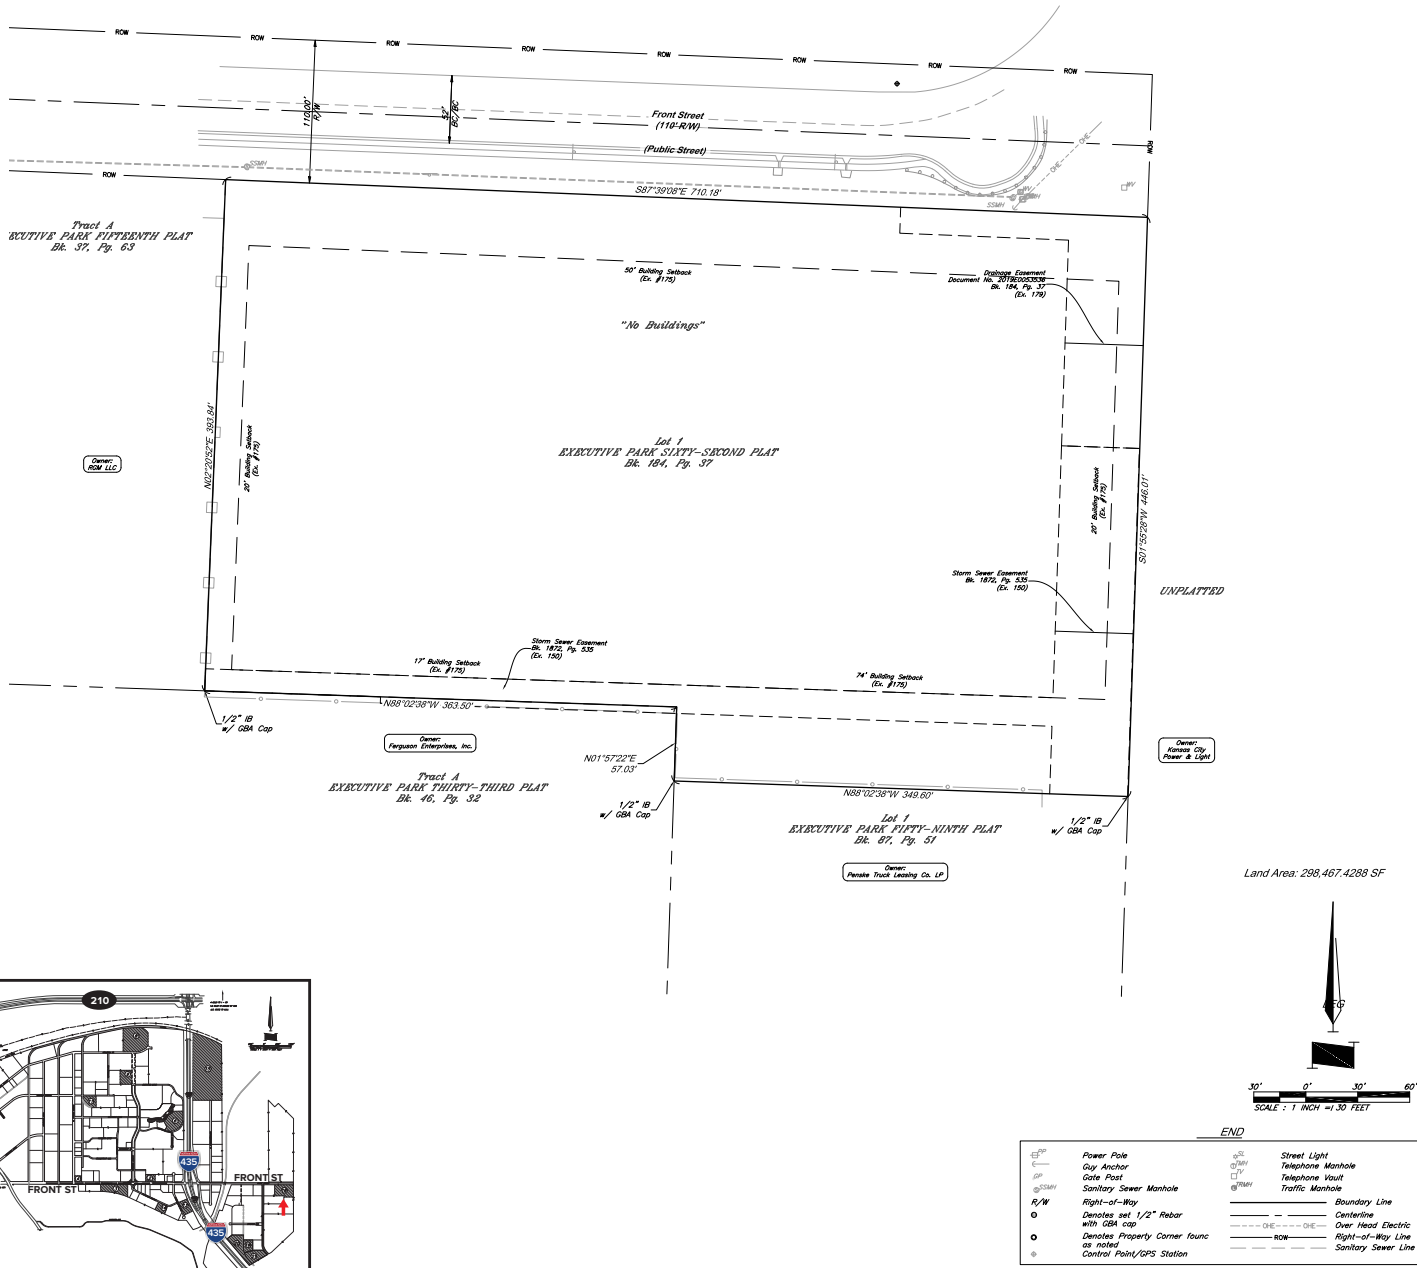

YOUR SINGLE SOURCE SOLUTION

AVAILABLE SITE #18
296,167 SQ FT ± (6.8 ACRES)

LEASING CONTACT

Prescott Dean
prescott@mdcks.com
913-428-4130