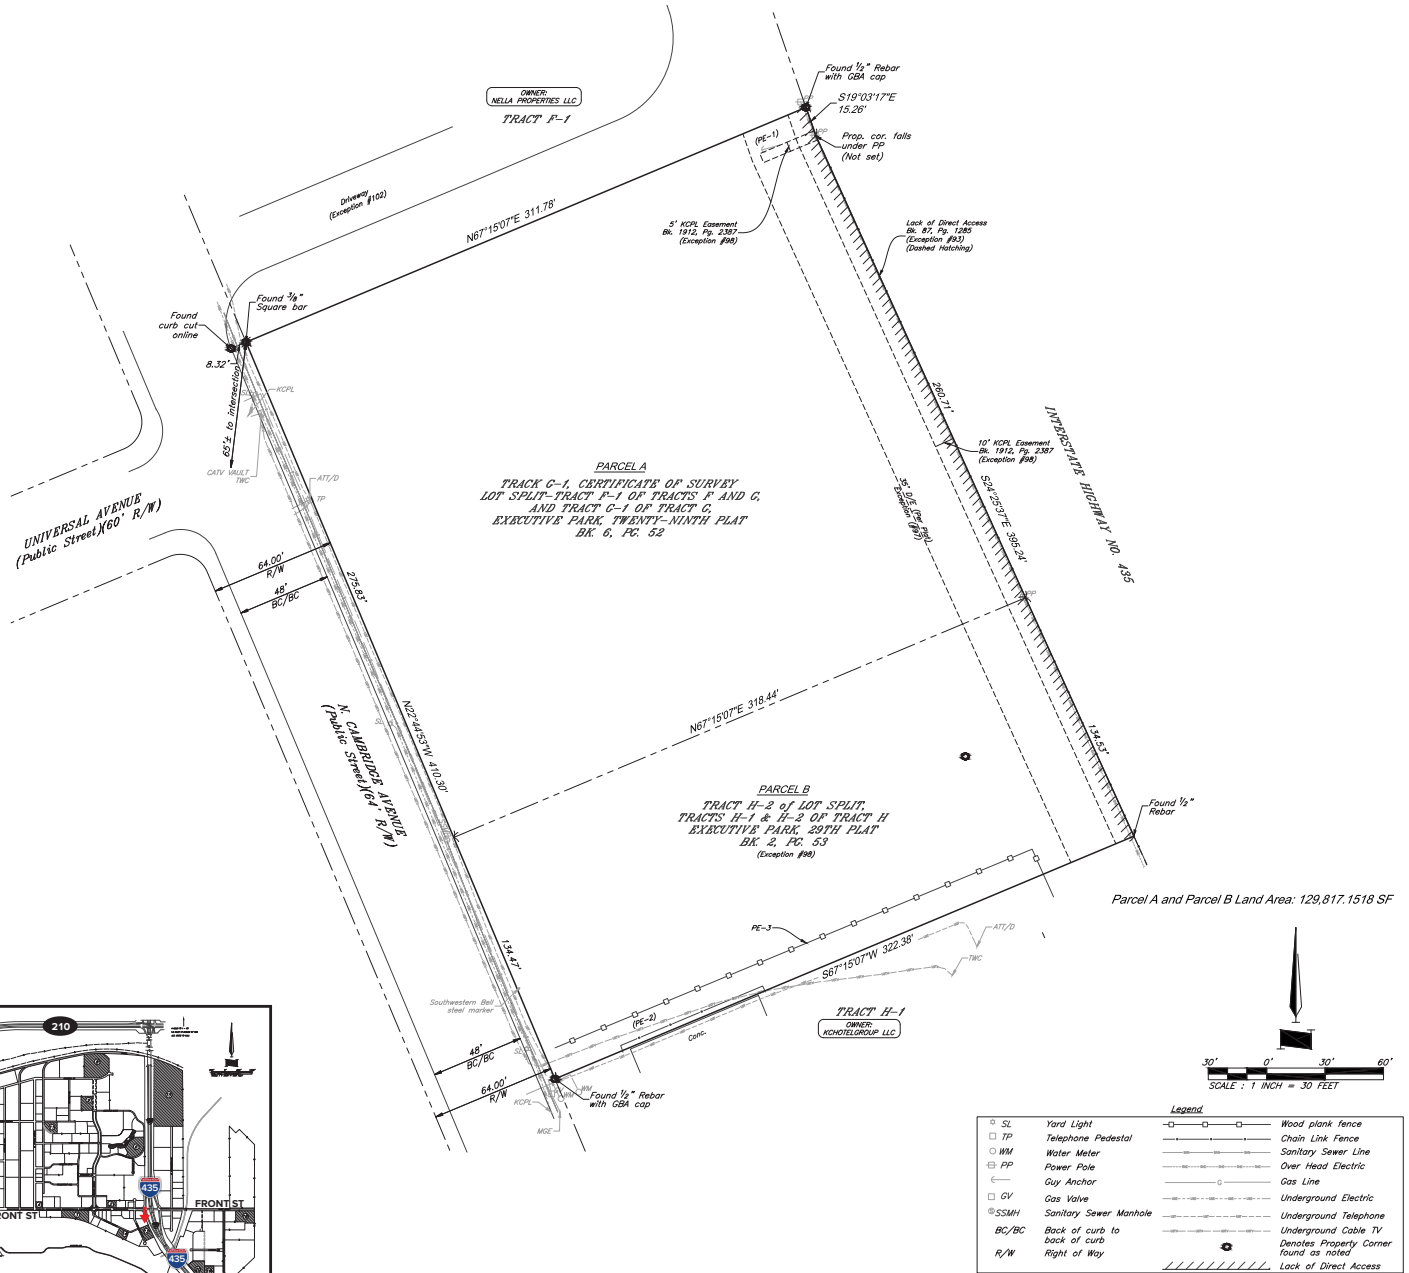

YOUR SINGLE SOURCE SOLUTION

AVAILABLE SITE #13
129,817 SQ FT ± (2.98 ACRES)

LEASING CONTACT

Prescott Dean
prescott@mdcks.com
913-428-4130