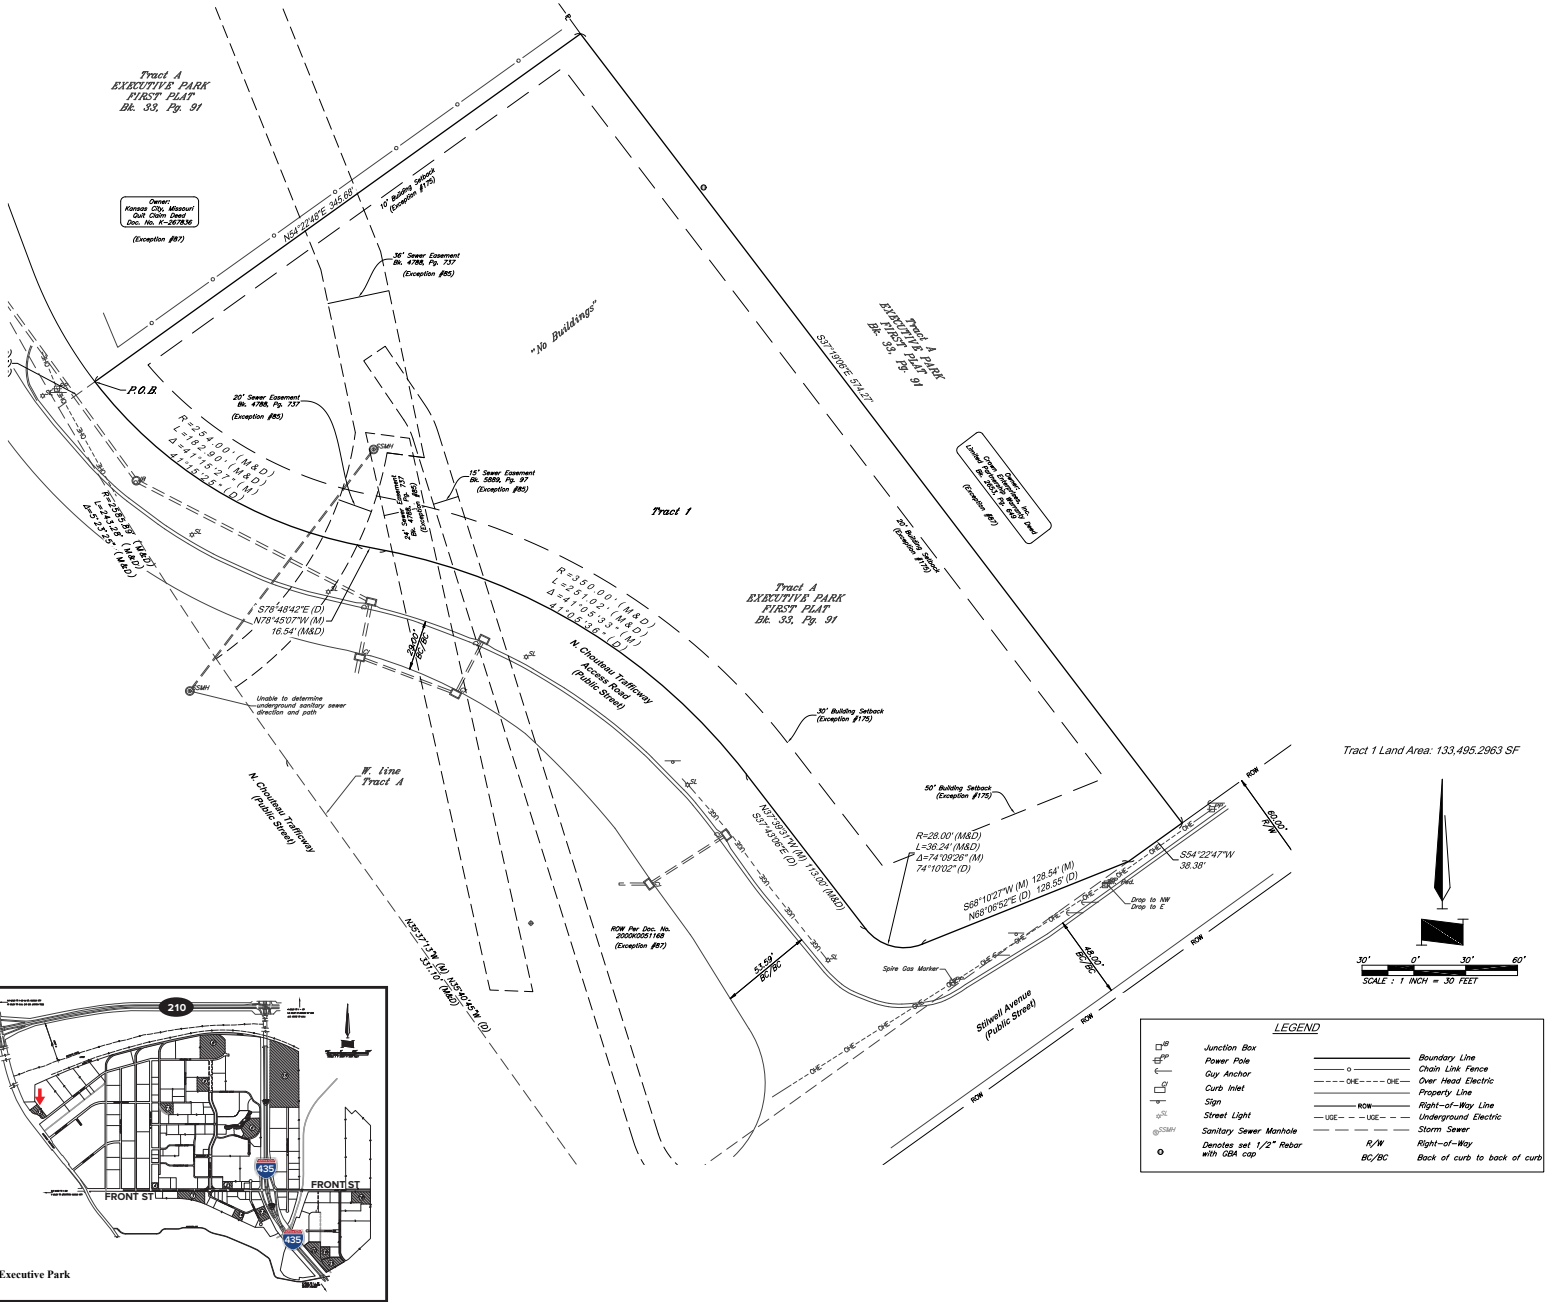

YOUR SINGLE SOURCE SOLUTION

AVAILABLE SITE #12
133,495 SQ FT ± (3.06 ACRES)

LEASING CONTACT

Prescott Dean
 prescott@mdcks.com
 913-428-4130